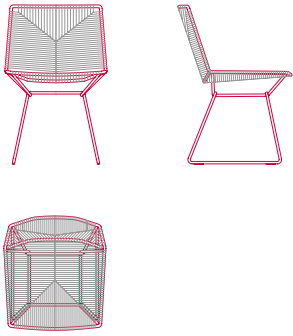

Neil Twist Chair is proposed in rope with five different colours, with base in white or black nickel round steel wire.

In this new version, Jean Marie Massaud's chair is highly versatile: it can actually be used both indoors and outdoors, where its neutral or very bright colours will be outstanding in parks and private gardens, meeting places, hotels and public spaces.

[DOWNLOAD THE CATALOGUE](#)

SHELL

Load-bearing seating structure made of steel, woven with high-tenacity polyester cord, solution-dyed, guaranteeing high resistance to atmospheric agents, light, and abrasions, with stretch resistance. Sled-base made of steel rod. All Neil Twist Chair models have a stitching detail in a contrasting colour, for all versions, in glossy anthracite colour.

Variants and types: Matt ecru col.23 / Matt anthracite col.03 / Glossy silver grey col.04 / Glossy English green col.17 / Glossy orange - col.11.

BASE

The frames are powder painted in matt white and black nickel with a specific treatment for outdoor use. Available without armrests.

OUTDOOR USE

All the variants available, are perfect in both indoor and outdoor environments.

NEIL TWIST CHAIR

L51 D57 H79 cm
seat H45 cm

Finishing

The number in the dot corresponds to the number of colour/material finish.